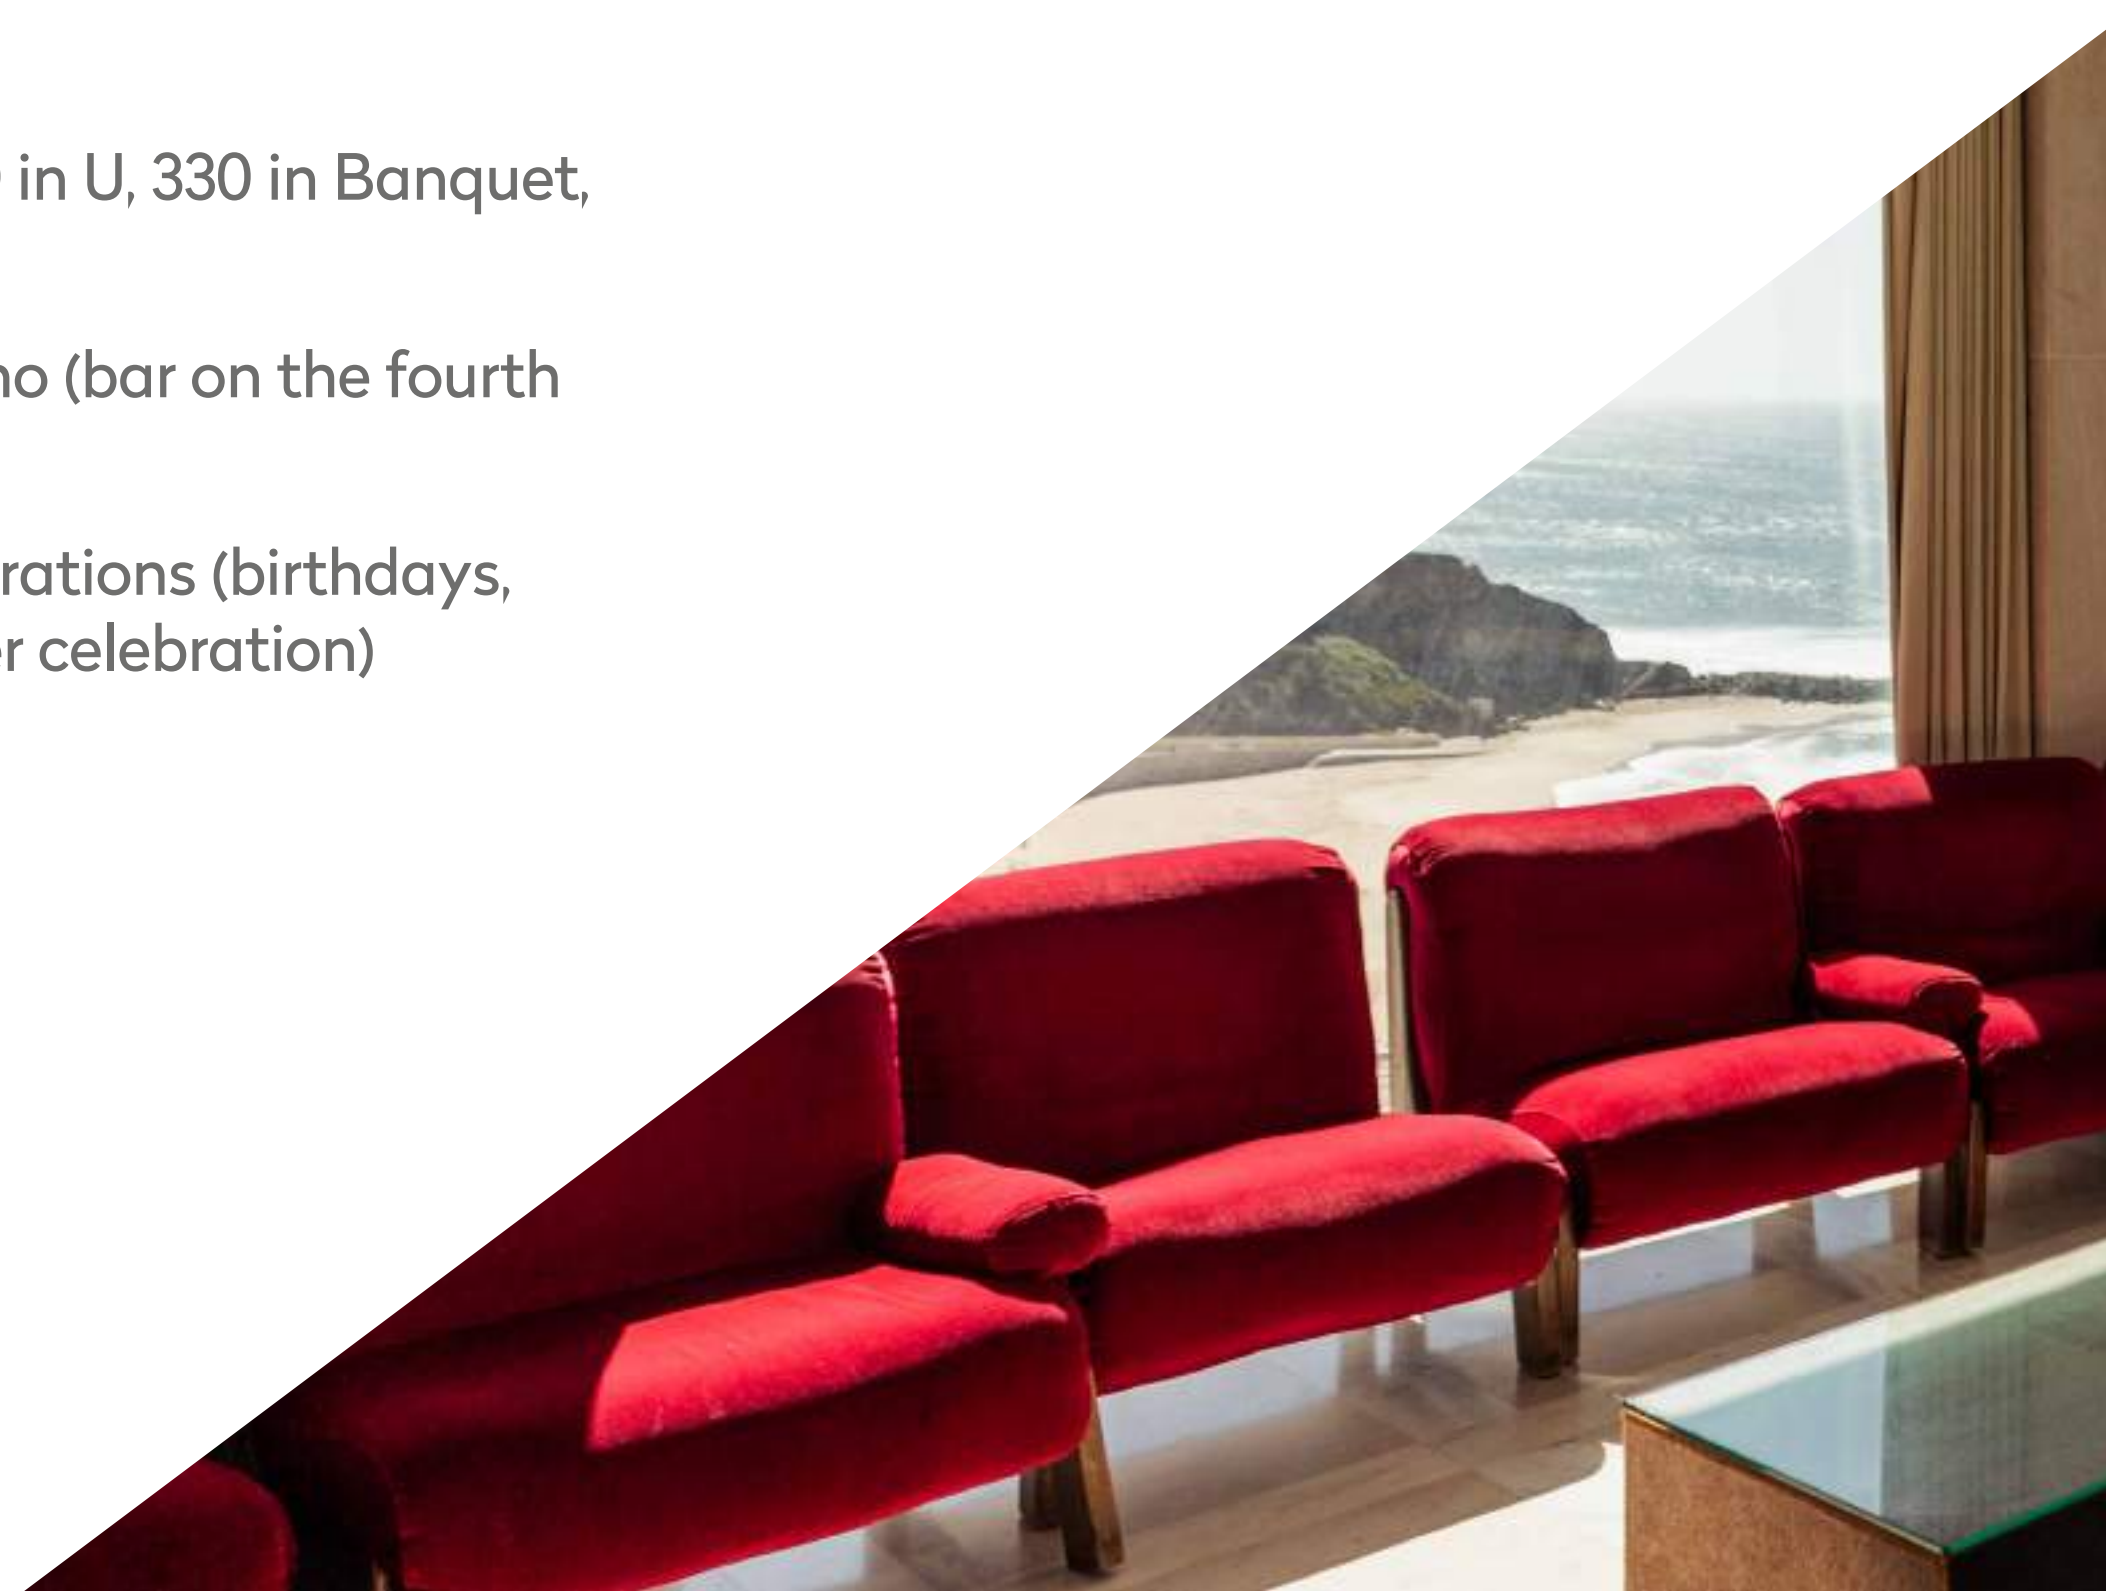

Our menu

BUSINESS

Rooms - The perfect location for:

OCEANO ROOM

- 36,00 x 16,00 x 2,60
- 576 m²
- 400 Platea seats, 200 in School, 130 in U, 330 in Banquet, 300 Cabaret
- Equipment: 3 elevators + Bar Oceano (bar on the fourth floor)
- Versatility of the room: meals, celebrations (birthdays, weddings, christenings and any other celebration)