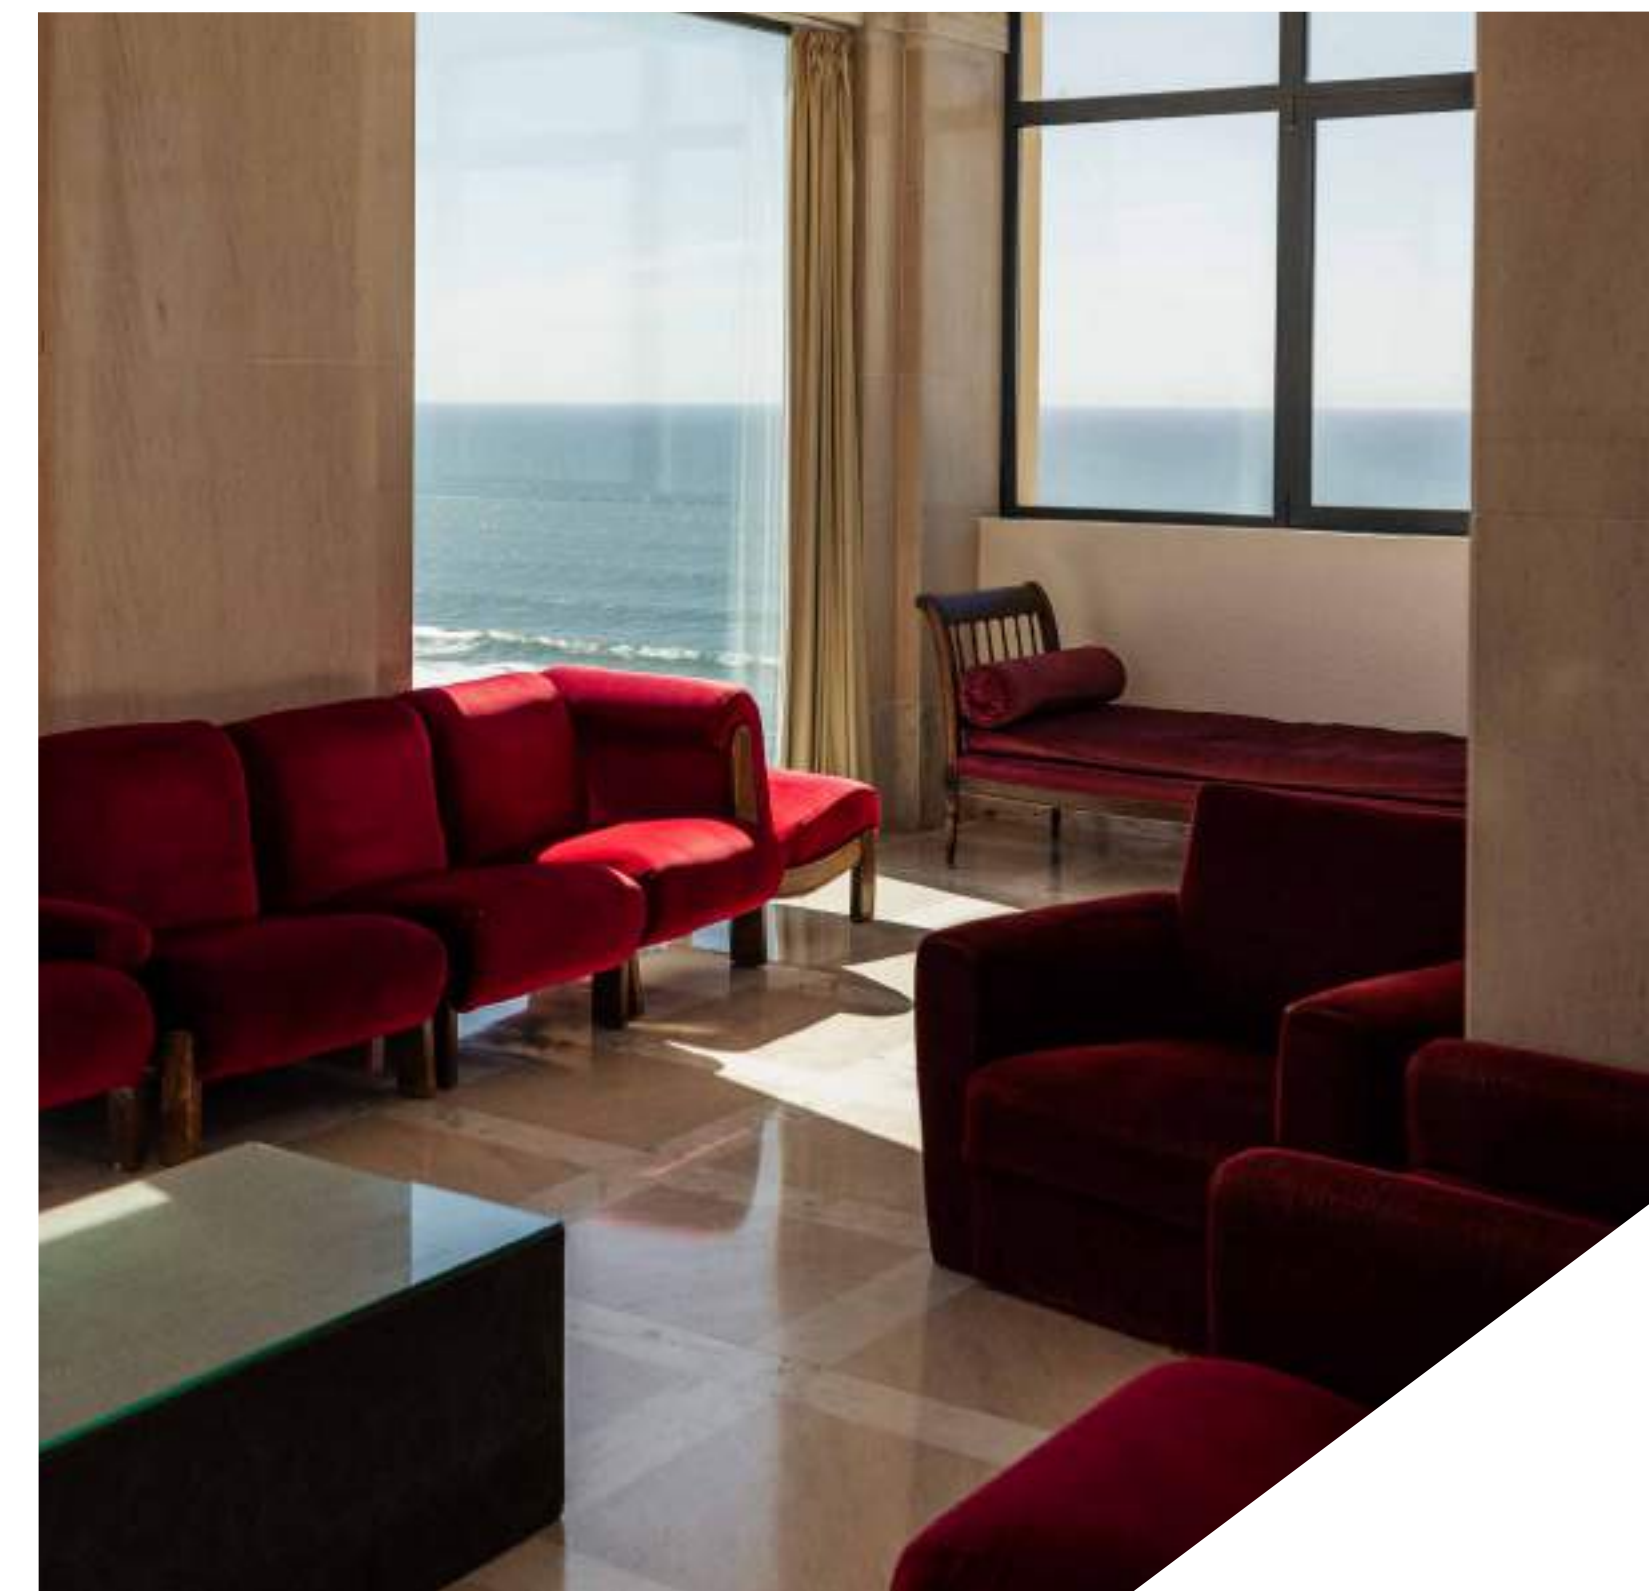

Our menu

BUSINESS

Rooms - The perfect location for:

OCEANO ROOM

- 36,00 x 16,00 x 2,60
- 576 m²
- 400 Platea seats, 200 in School, 130 in U, 330 in Banquet, 300 Cabaret
- Equipment: 3 elevators + Bar Oceano (bar on the fourth floor)
- Versatility of the room: meals, celebrations (birthdays, weddings, christenings and any other celebration)